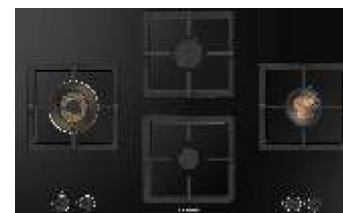

5GH85BB490(86cm)

SAP: 927162400 | MRP: 48,990
Tempered Black Glass 8mm
4 Full Brass Burner
Auto Ignition
Cast Iron Pan supports
Flame Failure Safety Device.
Appliance(H x W x D): 8 x 86 x 51cm
Installation(H x W x D): 5 x 73 x 49 cm